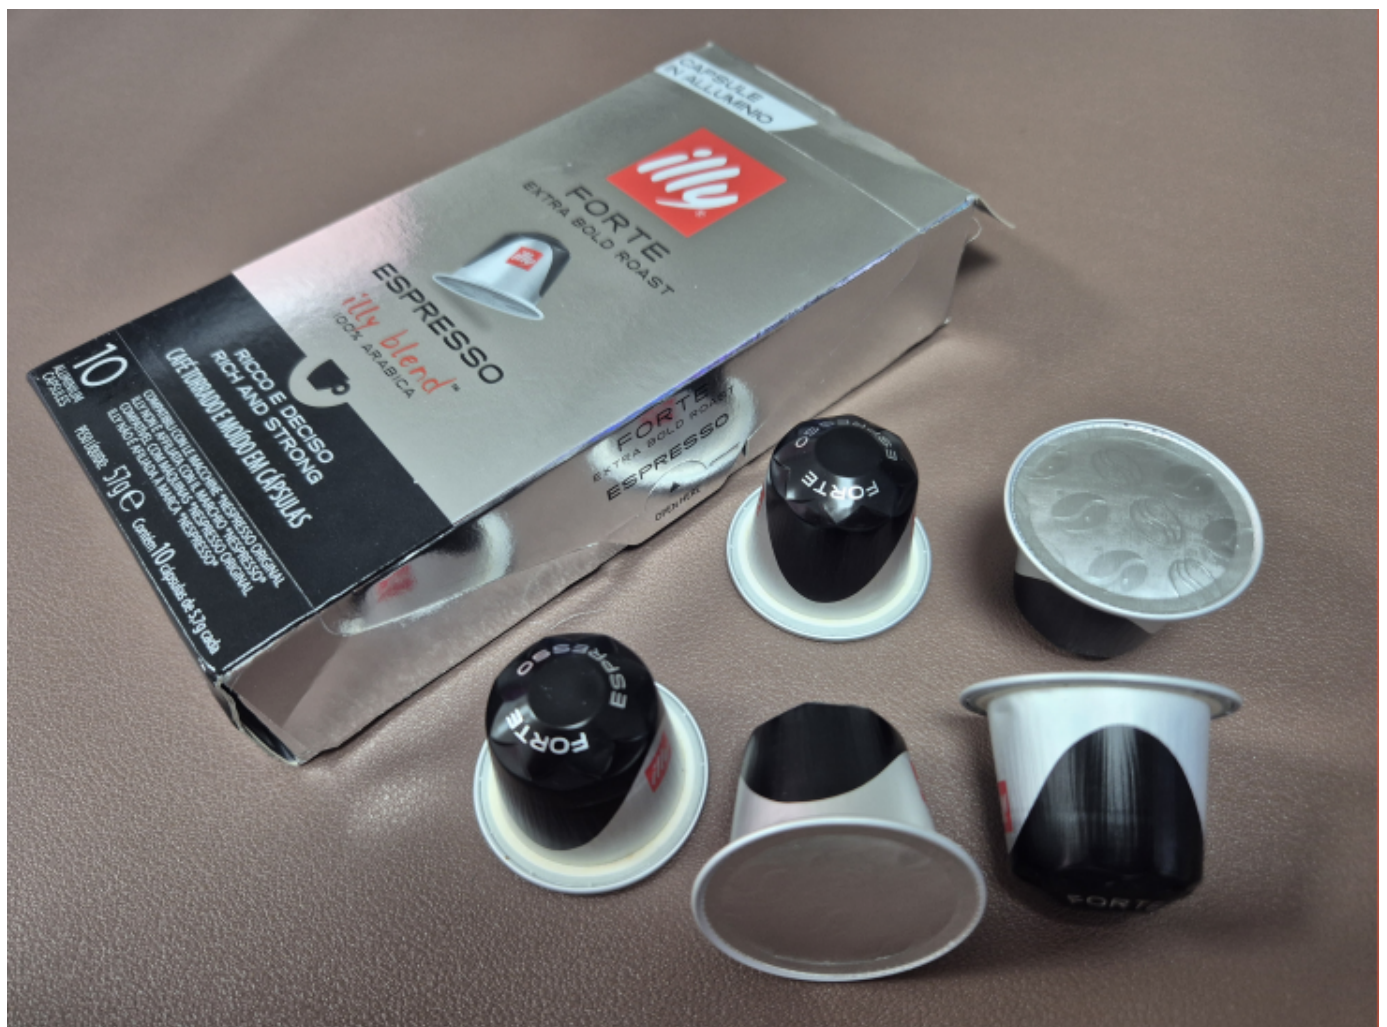

Coffee capsules

(Nespresso compatible, also known as "coffee pods").

These are the coffee capsules for ESPRESSO coffee and mostly extracted with portable Wacaco NS2 machine (at ~18 bar).

illy - Nespresso Compatible Capsule - FORTE roast coffee

sources: 2026-06 Amazon